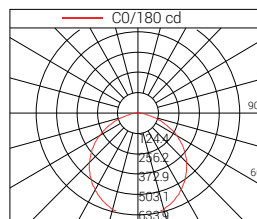

Outdoor LED Linear DL8005 Series

*Color temperature segment is adjustable

Finish : Sand White Sand Silver Sand Black

Section View

Accessories

Pendant

Ceiling

DL8005-02FT18W-D-120°

E _{max} (lx)	Dia(cm)	m
621.25	Φ302.17	1
156.44	Φ604.33	2
73.12	Φ906.50	3
41.98	Φ1208.67	4
30.01	Φ1510.84	5

DL8005-04FT36W-D-120°

E _{max} (lx)	Dia(cm)	m
1242.5	Φ302.17	1
312.88	Φ604.33	2
146.24	Φ906.50	3
83.96	Φ1208.67	4
60.02	Φ1510.84	5

DL8005-05FT48W-D-120°

E _{max} (lx)	Dia(cm)	m
1677.75	Φ302.17	1
422.38	Φ604.33	2
197.44	Φ906.50	3
113.36	Φ1208.67	4
81.02	Φ1510.84	5

Model No.	Input Voltage	Power	Lumen	LED QTY	P.F.	Driver	Size(mm)	Life Time	Price
DL8005-02FT18W-D	AC100~240V 50/60Hz	18W	1800lm	96pcs	≥0.9	inside	64.8x83.4x600	50,000 Hrs	\$
DL8005-04FT36W-D	AC100~240V 50/60Hz	36W	3600lm	192pcs	≥0.9	inside	64.8x83.4x1200	50,000 Hrs	\$
DL8005-05FT48W-D	AC100~240V 50/60Hz	48W	4800lm	240pcs	≥0.9	inside	64.8x83.4x1500	50,000 Hrs	\$