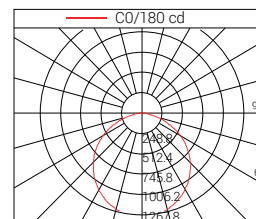

Outdoor LED Linear DL8005 Series

*Color temperature segment is adjustable

Finish : Sand White Sand Silver Sand Black

Section View

Accessories

Pendant

Ceiling

DL8005-02FT18W-D-120°

E _{max} (lx)	Dia(cm)	m
621.25	Φ302.17	1
156.44	Φ604.33	2
73.12	Φ906.50	3
41.98	Φ1208.67	4
30.01	Φ1510.84	5

DL8005-04FT36W-D-120°

E _{max} (lx)	Dia(cm)	m
1242.5	Φ302.17	1
312.88	Φ604.33	2
146.24	Φ906.50	3
83.96	Φ1208.67	4
60.02	Φ1510.84	5

DL8005-05FT48W-D-120°

E _{max} (lx)	Dia(cm)	m
1677.75	Φ302.17	1
422.38	Φ604.33	2
197.44	Φ906.50	3
113.36	Φ1208.67	4
81.02	Φ1510.84	5

Model No.	Input Voltage	Power	Lumen	LED QTY	P.F.	Driver	Size(mm)	Life Time	Price
DL8005-02FT18W-D	AC100~240V 50/60Hz	18W	1800lm	96pcs	≥0.9	inside	64.8x83.4x600	50,000 Hrs	\$
DL8005-04FT36W-D	AC100~240V 50/60Hz	36W	3600lm	192pcs	≥0.9	inside	64.8x83.4x1200	50,000 Hrs	\$
DL8005-05FT48W-D	AC100~240V 50/60Hz	48W	4800lm	240pcs	≥0.9	inside	64.8x83.4x1500	50,000 Hrs	\$