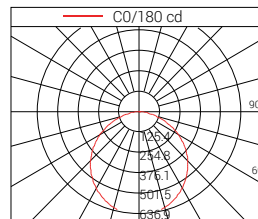

LED Linear

DL8001 Series

*Color temperature segment is adjustable

Finish : Sand White Sand Silver Sand Black

Section View

Accessories

DL8001-02FT18W-D-120°

E _{max} (lx)	Dia(cm)	m
623.23	Φ302.17	1
155.31	Φ604.33	2
72.21	Φ906.50	3
43.33	Φ1208.67	4
29.17	Φ1510.84	5

DL8001-04FT36W-D-120°

E _{max} (lx)	Dia(cm)	m
1246.46	Φ302.17	1
310.62	Φ604.33	2
144.42	Φ906.50	3
86.66	Φ1208.67	4
58.34	Φ1510.84	5

DL8001-05FT48W-D-120°

E _{max} (lx)	Dia(cm)	m
1682.72	Φ302.17	1
419.33	Φ604.33	2
194.96	Φ906.50	3
116.99	Φ1208.67	4
78.75	Φ1510.84	5

Model No.	Input Voltage	Power	Lumen	LED QTY	P.F.	Driver	Size(mm)	Life Time	Price
DL8001-02FT18W-D	AC100~240V 50/60Hz	18W	1800lm	96pcs	≥0.9	inside	50x65x600	50,000 Hrs	\$
DL8001-04FT36W-D	AC100~240V 50/60Hz	36W	3600lm	192pcs	≥0.9	inside	50x65x1200	50,000 Hrs	\$
DL8001-05FT48W-D	AC100~240V 50/60Hz	48W	4800lm	240pcs	≥0.9	inside	50x65x1500	50,000 Hrs	\$