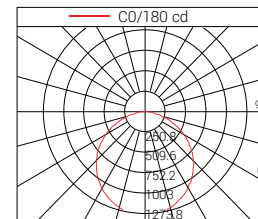

LED Linear

DL8001 Series

*Color temperature segment is adjustable

Finish : Sand White Sand Silver Sand Black

Section View

Accessories

DL8001-02FT18W-D-120°

E _{max} (lx)	Dia(cm)	m
623.23	Φ302.17	1
155.31	Φ604.33	2
72.21	Φ906.50	3
43.33	Φ1208.67	4
29.17	Φ1510.84	5

DL8001-04FT36W-D-120°

E _{max} (lx)	Dia(cm)	m
1246.46	Φ302.17	1
310.62	Φ604.33	2
144.42	Φ906.50	3
86.66	Φ1208.67	4
58.34	Φ1510.84	5

DL8001-05FT48W-D-120°

E _{max} (lx)	Dia(cm)	m
1682.72	Φ302.17	1
419.33	Φ604.33	2
194.96	Φ906.50	3
116.99	Φ1208.67	4
78.75	Φ1510.84	5

Model No.	Input Voltage	Power	Lumen	LED QTY	P.F.	Driver	Size(mm)	Life Time	Price
DL8001-02FT18W-D	AC100~240V 50/60Hz	18W	1800lm	96pcs	≥0.9	inside	50x65x600	50,000 Hrs	\$
DL8001-04FT36W-D	AC100~240V 50/60Hz	36W	3600lm	192pcs	≥0.9	inside	50x65x1200	50,000 Hrs	\$
DL8001-05FT48W-D	AC100~240V 50/60Hz	48W	4800lm	240pcs	≥0.9	inside	50x65x1500	50,000 Hrs	\$