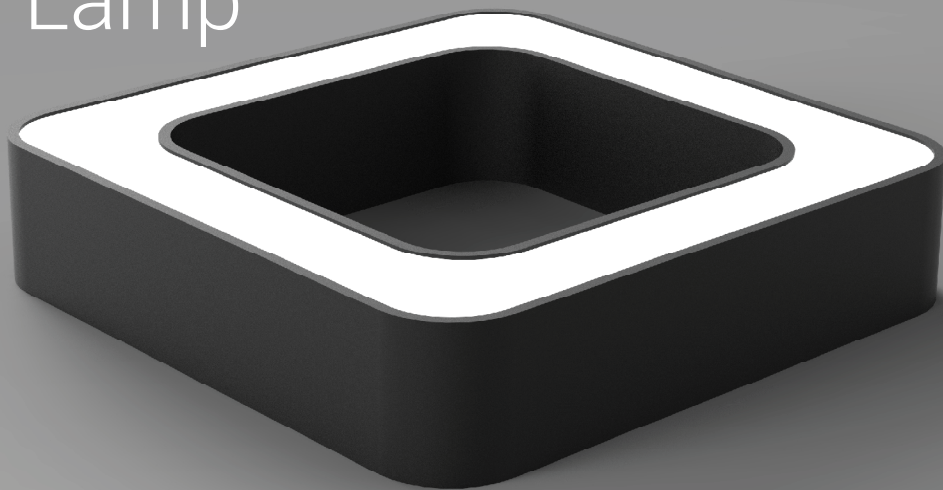

Concise LED Ceiling Lamp

DL1097 Series

*Color temperature segment is adjustable

Finish : Sand White Sand Silver Sand Black

Section View

Accessories

DL1097-12ES30W-D-120°

Emax(lx)	Dia(cm)	m
948.75	Φ318.83	1
237.15	Φ637.65	2
105.25	Φ956.48	3
59.3	Φ1275.31	4
37.95	Φ1594.14	5

DL1097-14ES36W-D-120°

Emax(lx)	Dia(cm)	m
1138.15	Φ318.83	1
284.25	Φ637.65	2
126.95	Φ956.48	3
71.16	Φ1275.31	4
45.54	Φ1594.14	5

DL1097-18ES48W-D-120°

Emax(lx)	Dia(cm)	m
1518.02	Φ318.83	1
379.5	Φ637.65	2
168.66	Φ956.48	3
94.88	Φ1275.31	4
60.72	Φ1594.14	5