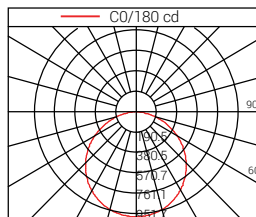

Concise LED Ceiling Lamp

DL1097 Series

*Color temperature segment is adjustable

Finish : Sand White Sand Silver Sand Black

Section View

Accessories

DL1097-12ES30W-D-120°

Emax(lx)	Dia(cm)	m
948.75	Φ318.83	1
237.15	Φ637.65	2
105.25	Φ956.48	3
59.3	Φ1275.31	4
37.95	Φ1594.14	5

DL1097-14ES36W-D-120°

Emax(lx)	Dia(cm)	m
1138.15	Φ318.83	1
284.25	Φ637.65	2
126.95	Φ956.48	3
71.16	Φ1275.31	4
45.54	Φ1594.14	5

DL1097-18ES48W-D-120°

Emax(lx)	Dia(cm)	m
1518.02	Φ318.83	1
379.5	Φ637.65	2
168.66	Φ956.48	3
94.88	Φ1275.31	4
60.72	Φ1594.14	5