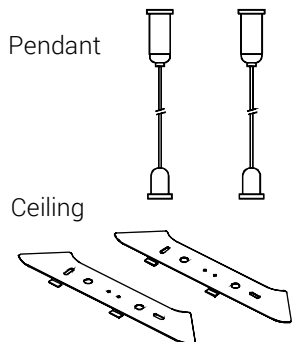

Concise LED Ceiling Lamp

DL1097 Series

*Color temperature segment is adjustable

Finish : Sand White Sand Silver Sand Black

Section View

Accessories

DL1097-12ES30W-D-120°

Emax(lx)	Dia(cm)	m
948.75	Φ318.83	1
237.15	Φ637.65	2
105.25	Φ956.48	3
59.3	Φ1275.31	4
37.95	Φ1594.14	5

DL1097-14ES36W-D-120°

Emax(lx)	Dia(cm)	m
1138.15	Φ318.83	1
284.25	Φ637.65	2
126.95	Φ956.48	3
71.16	Φ1275.31	4
45.54	Φ1594.14	5

DL1097-18ES48W-D-120°

Emax(lx)	Dia(cm)	m
1518.02	Φ318.83	1
379.5	Φ637.65	2
168.66	Φ956.48	3
94.88	Φ1275.31	4
60.72	Φ1594.14	5