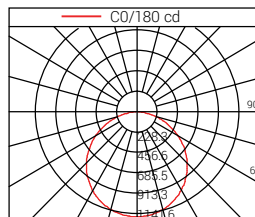

Concise LED Ceiling Lamp

DL1097 Series

*Color temperature segment is adjustable

Finish : Sand White Sand Silver Sand Black

Section View

Accessories

DL1097-12ES30W-D-120°

Emax(lx)	Dia(cm)	m
948.75	Φ318.83	1
237.15	Φ637.65	2
105.25	Φ956.48	3
59.3	Φ1275.31	4
37.95	Φ1594.14	5

DL1097-14ES36W-D-120°

Emax(lx)	Dia(cm)	m
1138.15	Φ318.83	1
284.25	Φ637.65	2
126.95	Φ956.48	3
71.16	Φ1275.31	4
45.54	Φ1594.14	5

DL1097-18ES48W-D-120°

Emax(lx)	Dia(cm)	m
1518.02	Φ318.83	1
379.5	Φ637.65	2
168.66	Φ956.48	3
94.88	Φ1275.31	4
60.72	Φ1594.14	5