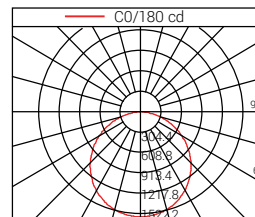

Concise LED Ceiling Lamp

DL1097 Series

*Color temperature segment is adjustable

Finish : Sand White Sand Silver Sand Black

Section View

Accessories

DL1097-12ES30W-D-120°

Emax(lx)	Dia(cm)	m
948.75	Φ318.83	1
237.15	Φ637.65	2
105.25	Φ956.48	3
59.3	Φ1275.31	4
37.95	Φ1594.14	5

DL1097-14ES36W-D-120°

Emax(lx)	Dia(cm)	m
1138.15	Φ318.83	1
284.25	Φ637.65	2
126.95	Φ956.48	3
71.16	Φ1275.31	4
45.54	Φ1594.14	5

DL1097-18ES48W-D-120°

Emax(lx)	Dia(cm)	m
1518.02	Φ318.83	1
379.5	Φ637.65	2
168.66	Φ956.48	3
94.88	Φ1275.31	4
60.72	Φ1594.14	5