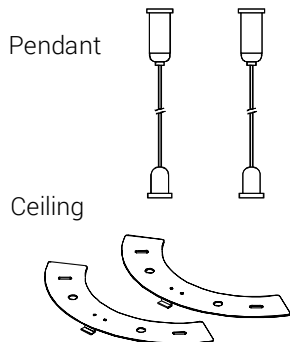

# Concise LED Ceiling Lamp

DL1096 Series

\*Color temperature segment is adjustable

Finish :  Sand White  Sand Silver  Sand Black

### Section View

### Accessories

DL1096-12ES30W-D-120°

E <sub>max</sub> (lx)	Dia(cm)	m
948.75	Φ318.83	1
237.15	Φ637.65	2
105.25	Φ956.48	3
59.3	Φ1275.31	4
37.95	Φ1594.14	5

DL1096-14ES36W-D-120°

E <sub>max</sub> (lx)	Dia(cm)	m
1138.15	Φ318.83	1
284.25	Φ637.65	2
126.95	Φ956.48	3
71.16	Φ1275.31	4
45.54	Φ1594.14	5

DL1096-18ES48W-D-120°

E <sub>max</sub> (lx)	Dia(cm)	m
1518.02	Φ318.83	1
379.5	Φ637.65	2
168.66	Φ956.48	3
94.88	Φ1275.31	4
60.72	Φ1594.14	5

Model No.	Input Voltage	Power	Lumen	LED QTY	P.F.	Driver	Size(mm)	Life Time	Price
DL1096-12ES30W-D	AC100~240V 50/60Hz	30W	3000lm	72pcs	≥0.9	inside	Φ300x65	50,000 Hrs	\$
DL1096-14ES36W-D	AC100~240V 50/60Hz	36W	3600lm	84pcs	≥0.9	inside	Φ350x65	50,000 Hrs	\$
DL1096-18ES48W-D	AC100~240V 50/60Hz	48W	4800lm	108pcs	≥0.9	inside	Φ450x65	50,000 Hrs	\$