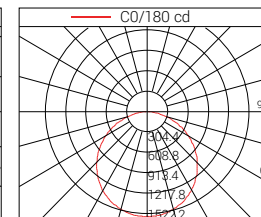

Concise LED Ceiling Lamp

DL1088 Series

*Color temperature segment is adjustable

Finish : Sand White Sand Silver
 Sand Black

Accessories

DL1088-10ES24W-D-120°

E _{max} (lx)	Dia(cm)	m
623.23	Φ318.83	1
155.31	Φ637.65	2
72.21	Φ956.48	3
43.33	Φ1275.31	4
29.17	Φ1594.14	5

DL1088-12ES30W-D-120°

E _{max} (lx)	Dia(cm)	m
948.75	Φ318.83	1
237.15	Φ637.65	2
105.25	Φ956.48	3
59.3	Φ1275.31	4
37.95	Φ1594.14	5

DL1088-14ES36W-D-120°

E _{max} (lx)	Dia(cm)	m
1138.15	Φ318.83	1
284.25	Φ637.65	2
126.95	Φ956.48	3
71.16	Φ1275.31	4
45.54	Φ1594.14	5

DL1088-18ES48W-D-120°

E _{max} (lx)	Dia(cm)	m
1518.02	Φ318.83	1
379.5	Φ637.65	2
168.66	Φ956.48	3
94.88	Φ1275.31	4
60.72	Φ1594.14	5

Model No.	Input Voltage	Power	Lumen	LED QTY	P.F.	Driver	Size(mm)	Life Time	Price
DL1088-10ES24W-D	AC100~240V 50/60Hz	24W	2400lm	144pcs	≥0.9	inside	Φ250x65	50,000 Hrs	\$
DL1088-12ES30W-D	AC100~240V 50/60Hz	30W	3000lm	180pcs	≥0.9	inside	Φ300x65	50,000 Hrs	\$
DL1088-14ES36W-D	AC100~240V 50/60Hz	36W	3600lm	216pcs	≥0.9	inside	Φ350x65	50,000 Hrs	\$
DL1088-18ES48W-D	AC100~240V 50/60Hz	48W	4800lm	288pcs	≥0.9	inside	Φ450x65	50,000 Hrs	\$