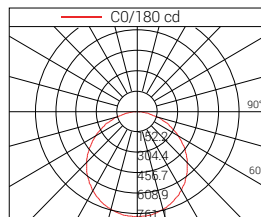

Concise LED Ceiling Lamp

DL1088 Series

*Color temperature segment is adjustable

Finish : Sand White Sand Silver
 Sand Black

Accessories

DL1088-10ES24W-D-120°

E _{max} (lx)	Dia(cm)	m
623.23	Φ318.83	1
155.31	Φ637.65	2
72.21	Φ956.48	3
43.33	Φ1275.31	4
29.17	Φ1594.14	5

DL1088-12ES30W-D-120°

E _{max} (lx)	Dia(cm)	m
948.75	Φ318.83	1
237.15	Φ637.65	2
105.25	Φ956.48	3
59.3	Φ1275.31	4
37.95	Φ1594.14	5

DL1088-14ES36W-D-120°

E _{max} (lx)	Dia(cm)	m
1138.15	Φ318.83	1
284.25	Φ637.65	2
126.95	Φ956.48	3
71.16	Φ1275.31	4
45.54	Φ1594.14	5

DL1088-18ES48W-D-120°

E _{max} (lx)	Dia(cm)	m
1518.02	Φ318.83	1
379.5	Φ637.65	2
168.66	Φ956.48	3
94.88	Φ1275.31	4
60.72	Φ1594.14	5

Model No.	Input Voltage	Power	Lumen	LED QTY	P.F.	Driver	Size(mm)	Life Time	Price
DL1088-10ES24W-D	AC100~240V 50/60Hz	24W	2400lm	144pcs	≥0.9	inside	Φ250x65	50,000 Hrs	\$
DL1088-12ES30W-D	AC100~240V 50/60Hz	30W	3000lm	180pcs	≥0.9	inside	Φ300x65	50,000 Hrs	\$
DL1088-14ES36W-D	AC100~240V 50/60Hz	36W	3600lm	216pcs	≥0.9	inside	Φ350x65	50,000 Hrs	\$
DL1088-18ES48W-D	AC100~240V 50/60Hz	48W	4800lm	288pcs	≥0.9	inside	Φ450x65	50,000 Hrs	\$