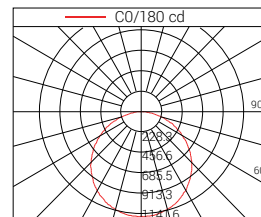

Concise LED Ceiling Lamp

DL1088 Series

*Color temperature segment is adjustable

Finish : Sand White Sand Silver
 Sand Black

Accessories

DL1088-10ES24W-D-120°

E _{max} (lx)	Dia(cm)	m
623.23	Φ318.83	1
155.31	Φ637.65	2
72.21	Φ956.48	3
43.33	Φ1275.31	4
29.17	Φ1594.14	5

DL1088-12ES30W-D-120°

E _{max} (lx)	Dia(cm)	m
948.75	Φ318.83	1
237.15	Φ637.65	2
105.25	Φ956.48	3
59.3	Φ1275.31	4
37.95	Φ1594.14	5

DL1088-14ES36W-D-120°

E _{max} (lx)	Dia(cm)	m
1138.15	Φ318.83	1
284.25	Φ637.65	2
126.95	Φ956.48	3
71.16	Φ1275.31	4
45.54	Φ1594.14	5

DL1088-18ES48W-D-120°

E _{max} (lx)	Dia(cm)	m
1518.02	Φ318.83	1
379.5	Φ637.65	2
168.66	Φ956.48	3
94.88	Φ1275.31	4
60.72	Φ1594.14	5

Model No.	Input Voltage	Power	Lumen	LED QTY	P.F.	Driver	Size(mm)	Life Time	Price
DL1088-10ES24W-D	AC100~240V 50/60Hz	24W	2400lm	144pcs	≥0.9	inside	Φ250x65	50,000 Hrs	\$
DL1088-12ES30W-D	AC100~240V 50/60Hz	30W	3000lm	180pcs	≥0.9	inside	Φ300x65	50,000 Hrs	\$
DL1088-14ES36W-D	AC100~240V 50/60Hz	36W	3600lm	216pcs	≥0.9	inside	Φ350x65	50,000 Hrs	\$
DL1088-18ES48W-D	AC100~240V 50/60Hz	48W	4800lm	288pcs	≥0.9	inside	Φ450x65	50,000 Hrs	\$