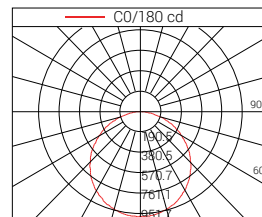

Concise LED Ceiling Lamp

DL1088 Series

*Color temperature segment is adjustable

Finish : Sand White Sand Silver
 Sand Black

Accessories

DL1088-10ES24W-D-120°

E _{max} (lx)	Dia(cm)	m
623.23	Φ318.83	1
155.31	Φ637.65	2
72.21	Φ956.48	3
43.33	Φ1275.31	4
29.17	Φ1594.14	5

DL1088-12ES30W-D-120°

E _{max} (lx)	Dia(cm)	m
948.75	Φ318.83	1
237.15	Φ637.65	2
105.25	Φ956.48	3
59.3	Φ1275.31	4
37.95	Φ1594.14	5

DL1088-14ES36W-D-120°

E _{max} (lx)	Dia(cm)	m
1138.15	Φ318.83	1
284.25	Φ637.65	2
126.95	Φ956.48	3
71.16	Φ1275.31	4
45.54	Φ1594.14	5

DL1088-18ES48W-D-120°

E _{max} (lx)	Dia(cm)	m
1518.02	Φ318.83	1
379.5	Φ637.65	2
168.66	Φ956.48	3
94.88	Φ1275.31	4
60.72	Φ1594.14	5

Model No.	Input Voltage	Power	Lumen	LED QTY	P.F.	Driver	Size(mm)	Life Time	Price
DL1088-10ES24W-D	AC100~240V 50/60Hz	24W	2400lm	144pcs	≥0.9	inside	Φ250x65	50,000 Hrs	\$
DL1088-12ES30W-D	AC100~240V 50/60Hz	30W	3000lm	180pcs	≥0.9	inside	Φ300x65	50,000 Hrs	\$
DL1088-14ES36W-D	AC100~240V 50/60Hz	36W	3600lm	216pcs	≥0.9	inside	Φ350x65	50,000 Hrs	\$
DL1088-18ES48W-D	AC100~240V 50/60Hz	48W	4800lm	288pcs	≥0.9	inside	Φ450x65	50,000 Hrs	\$