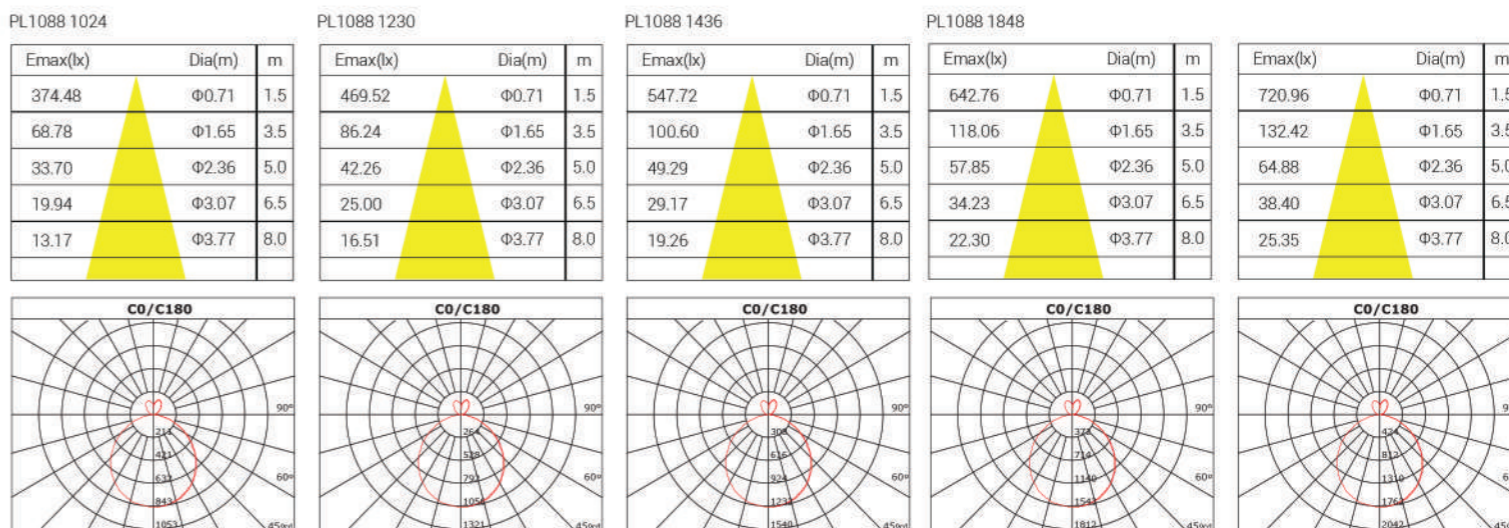

## Specifications:

Model No.	Input Voltage	Power	Lumen	Size(mm)	Life Time
DL1100-10ES24W	AC220~240V 50/60Hz	24+6W	2400lm	Φ250x38+30	50,000 Hrs
DL1100-12ES30W	AC220~240V 50/60Hz	30+10W	3200lm	Φ300x38+30	50,000 Hrs
DL1100-14ES36W	AC220~240V 50/60Hz	36+12W	3840lm	Φ350x38+30	50,000 Hrs
DL1100-18ES48W	AC220~240V 50/60Hz	48+15W	5040lm	Φ450x38+30	50,000 Hrs
DL1100-20ES60W	AC220~240V 50/60Hz	60+18W	6240lm	Φ600x38+30	50,000 Hrs

\*Color temperature segment is adjustable