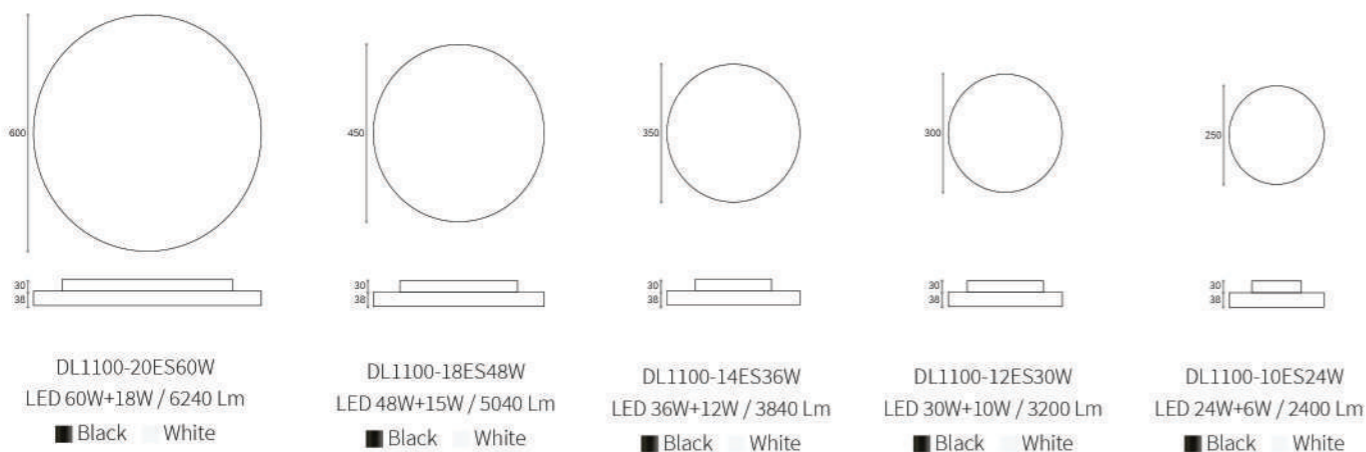

## Specifications:

Model No.	Input Voltage	Power	Lumen	Size(mm)	Life Time
DL1100-10ES24W	AC220~240V 50/60Hz	24+6W	2400lm	Φ250x38+30	50,000 Hrs
DL1100-12ES30W	AC220~240V 50/60Hz	30+10W	3200lm	Φ300x38+30	50,000 Hrs
DL1100-14ES36W	AC220~240V 50/60Hz	36+12W	3840lm	Φ350x38+30	50,000 Hrs
DL1100-18ES48W	AC220~240V 50/60Hz	48+15W	5040lm	Φ450x38+30	50,000 Hrs
DL1100-20ES60W	AC220~240V 50/60Hz	60+18W	6240lm	Φ600x38+30	50,000 Hrs

\*Color temperature segment is adjustable